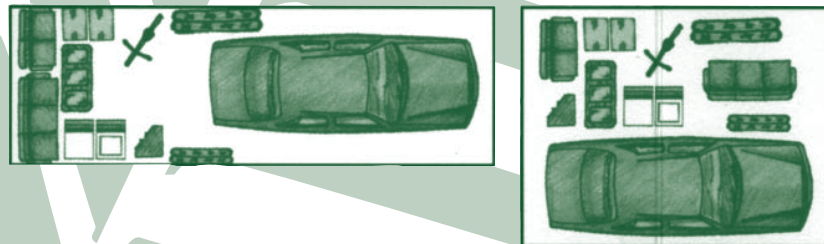

Furnishings from a two bedroom apartment or small house including appliances with a car, truck or boat.

10 x 25

250 sq. ft.

\$ _____ Exterior Unit

\$ _____ Climate Controlled Unit

Three Bedroom Apartment

Furnishings from a larger apartment or house including appliances with a car, truck or boat.

10 x 30

300 sq. ft.

\$ _____ Exterior Unit

\$ _____ Climate Controlled Unit

Single Family Home

Furnishings from a three bedroom house including appliances with a car, truck or boat. Will hold contents of a 40 ft. moving van.

-  Climate Controlled Units
-  Sizes from 25 Sq. Ft. to 300 Sq. Ft.
-  Light Weight Roll-Up Doors
-  On-Site Resident Manager
-  Open Daily With 24 Hour Access
-  Digital Video Camera Surveillance
-  Well Lit Gated Facility
-  Boxes, Moving Supplies & Locks
-  Truck Rentals
- Outdoor Storage (RV's, Boats & Cars)
-  File/Document Storage and Retrieval Service
-  Photocopy & Fax Services
-  Easy Tractor Trailer Access
- Commercial Deliveries Accepted